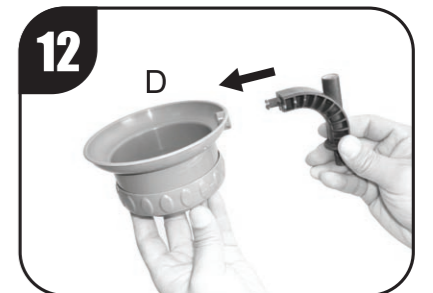

SAND & WATER TABLE

ITEM NO. 1351

WARNING:
CHOKING HAZARD—Small parts.
Not for children under 3 years.

ASSEMBLY INSTRUCTIONS

Adult Assembly Required

Contents