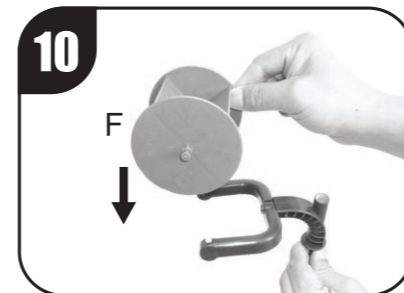

SAND & WATER TABLE

ITEM NO. 1351

WARNING:
CHOKING HAZARD—Small parts.
Not for children under 3 years.

ASSEMBLY INSTRUCTIONS

Adult Assembly Required

Contents