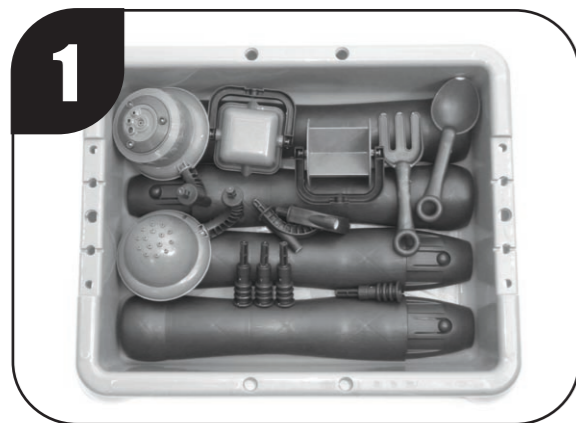

Help

If you are experiencing problems with this product, please visit our website www.mookie.co.uk for assistance, advice and spare parts. You can also contact our helpline on 01525 722716 9am - 5pm weekdays.