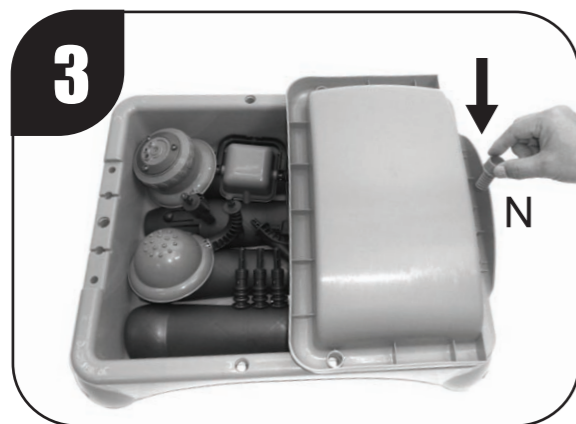

Help

If you are experiencing problems with this product, please visit our website www.mookie.co.uk for assistance, advice and spare parts. You can also contact our helpline on 01525 722716 9am - 5pm weekdays.